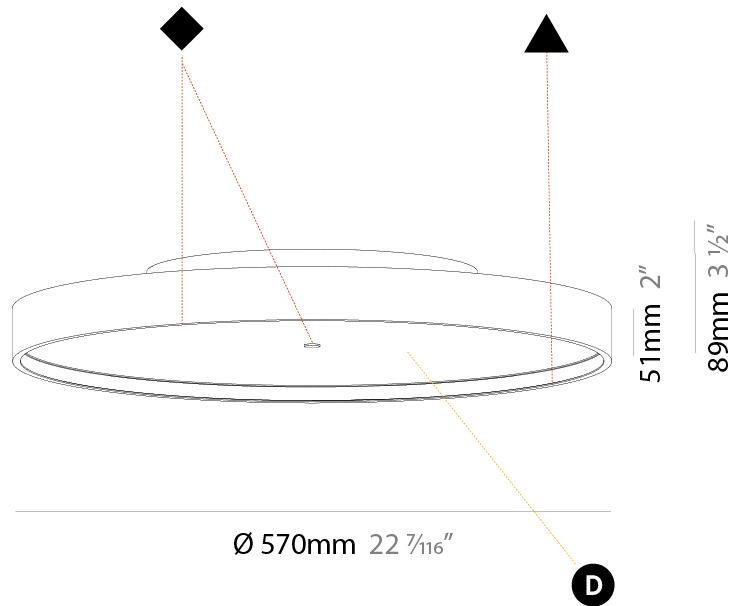

1. To build a product code in our configurator select the specify button on the base model # product page
2. To build a manual product code on this datasheet choose from the options listed below in blue font and add the suffix to the base model #

GENERAL

Series: Sign Diva
Subseries: Sign Diva Korona
Brand: Prolicht
Division: Architectural
Mounting Type: Surface
Mounting Location: Ceiling
Subcategory: Ambient

PHYSICAL

Shape: Round
Diameter (mm): 570
Diameter (in): 22 7/16
Height (mm): 89
Height (in): 3 1/2
Light Distribution: Direct
Weight (kg): 7.336
Weight (lbs): 16.173

Diffuser: PMMA - Opal/Micro-Prism/Sparkling Secret/Vintage Industrial
Fixture Finish: SSR / BKV / CWI / CRY / HAB / UFT / ITA / RUA / FTG / MYG / LOD / PUS / FRO / FUP / KIA / POP / BLS / SPG / MEY / GOH / GUM / CHC / COM / ABZ / JAG / OBR / MOS / ROR
Fixture Material: Extruded Aluminum / Steel

ELECTRICAL

Lamp Type: LED (Zhaga Standard)
Input Wattage (W): 58.3
Total Output Wattage (W): 53
Dimming: Tri-Mode (Non-Dimming and Phase Dimming (120Vac only) and 0-10V Dimming)
Driver Included: Yes
Driver Location: Integrated
Driver Type: Constant Current - Universal
Driver Class: Class 2
Input Voltage (V): 120 - 277
Constant Current (MA): 350

LED

Color Temperature (°K): 3000 / 3500 / 4000
Max. Delivered Lumen (lm): 6120 / 6233 / 6360
CRI: >90 CRI
Lamp Life (hrs): 50000

OPTICAL

RATINGS AND CERTIFICATIONS

Certified By: Certified for North American Standards
IP rating: IP20