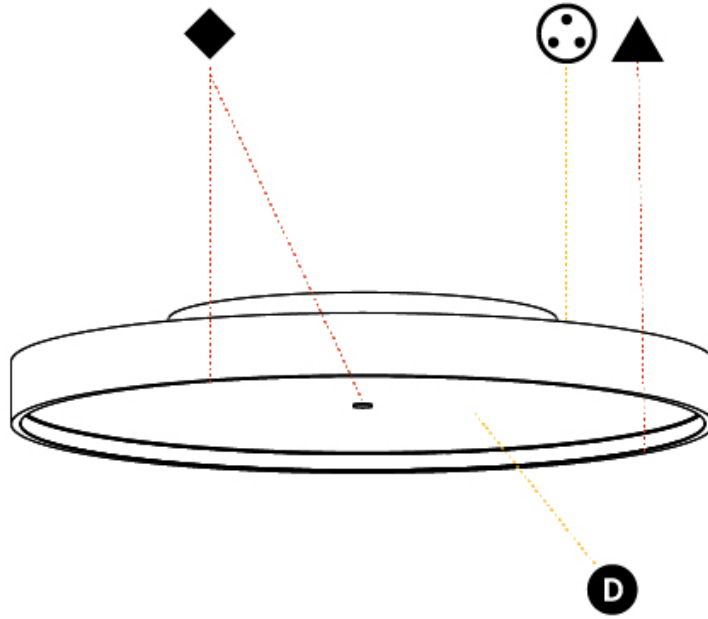

SIGN DIVA KORONA SURFACE

A3D097-

PROJECT
TYPE
SPECIFIER
QUANTITY
DATE