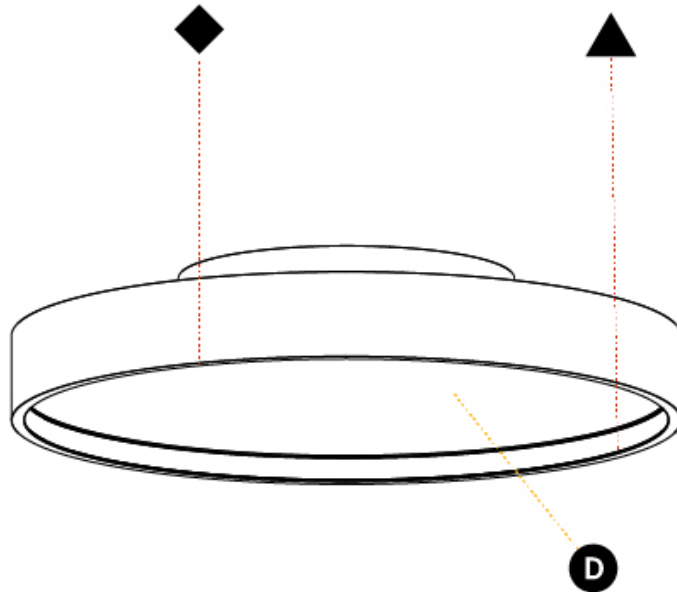

A3D101-

PROJECT	_____
TYPE	_____
SPECIFIER	_____
QUANTITY	_____
DATE	_____